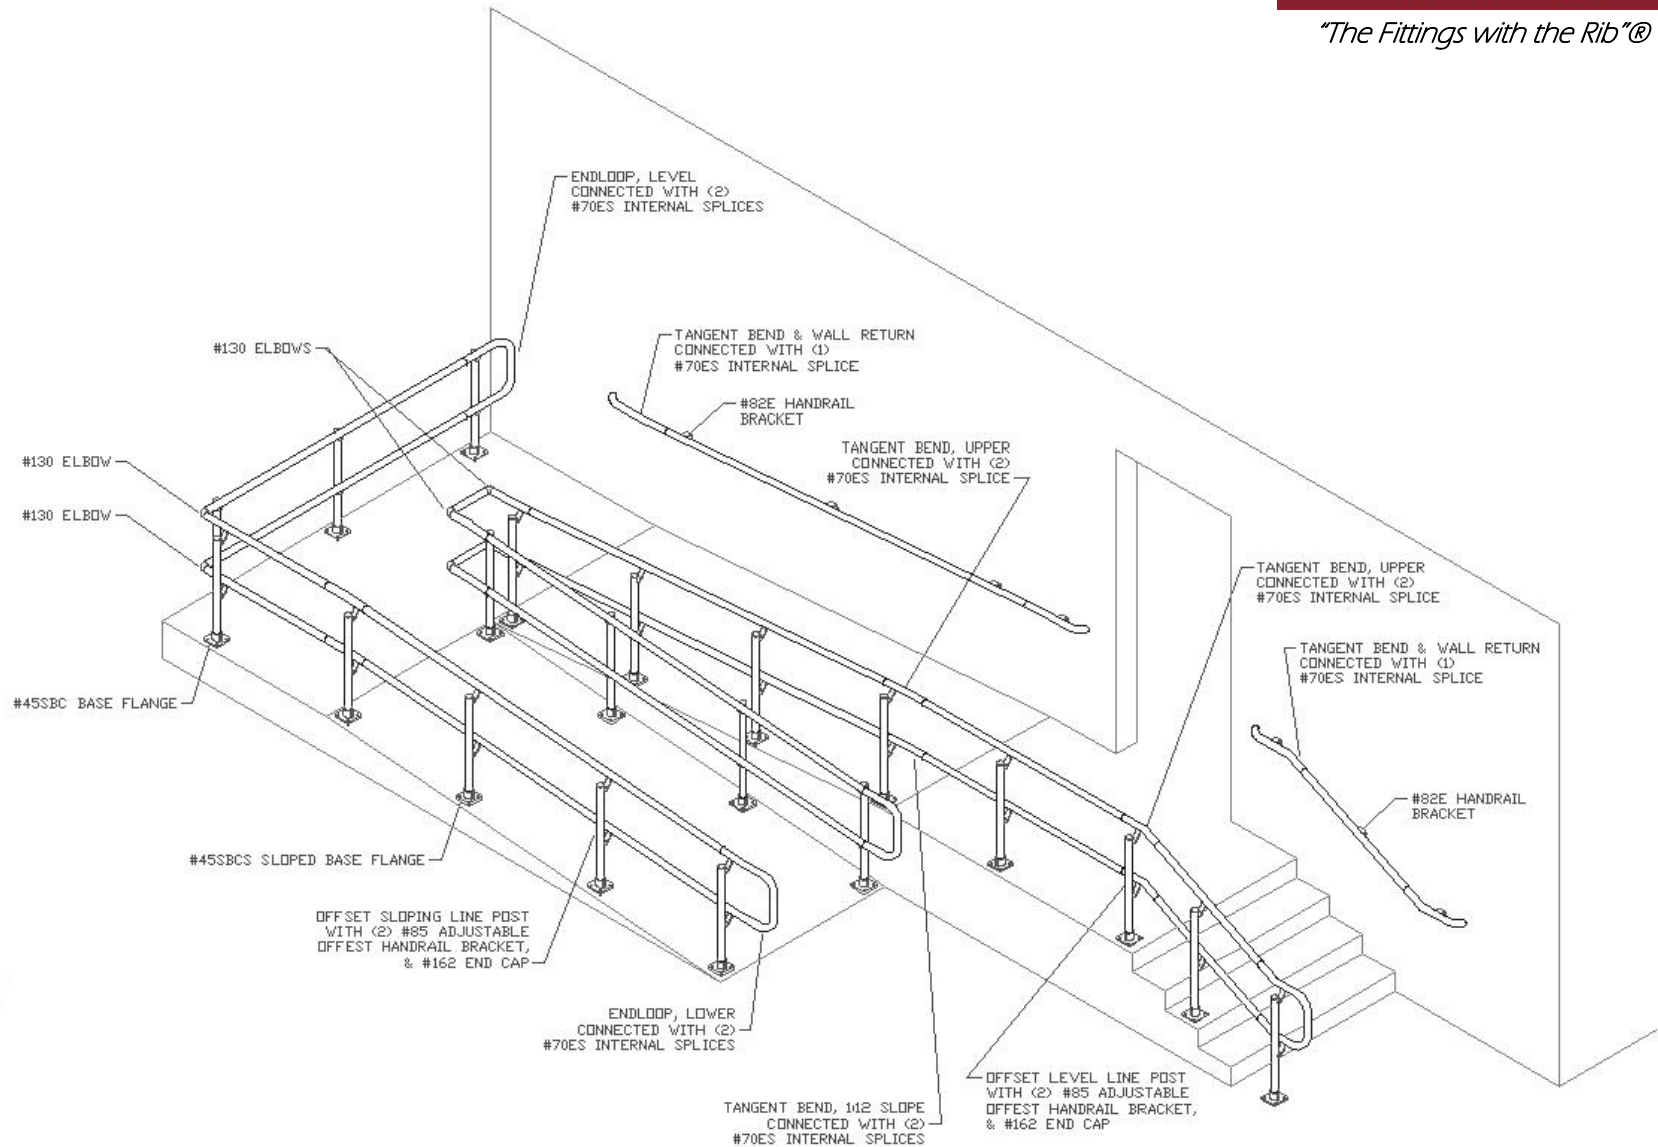

# ADA RAILING DRAWING

*"The Fittings with the Rib"®*

**Hollaender**  
Manufacturing Co.

The Hollaender® Manufacturing Company

P.O. Box 156399 | 10285 Wayne Avenue | Cincinnati, OH 45215-6399

800-772-8800 | 513-772-8800 | Fax: 513-772-8806 | sales@hollaender.com | www.hollaender.com