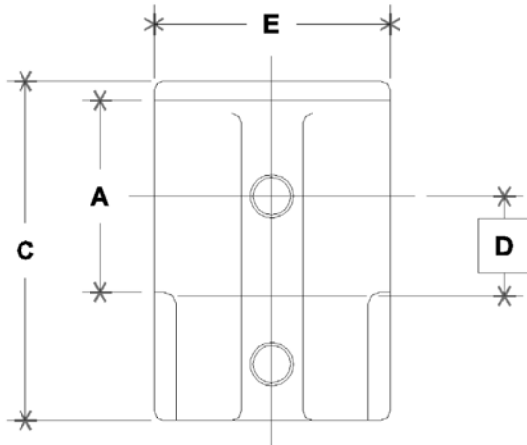

NOTE: DIMENSIONS LOCATED IN BOXES ARE COMMON
SETBACK DIMENSIONS FOR EACH FITTING

#5E Tee-E

SCALE: HALF

ENGLISH UNITS (Inches)							
PIPE SIZE	A	B	C	D	E	F	G
1½"	1.93	2.25	3.41	1.00	2.31		
1¼"	1.68	2.00	3.00	0.88	2.00		
1"	1.34	1.75	2.63	0.72	1.75		
¾"	1.07	1.53	2.25	0.60	1.50		

METRIC UNITS (mm)							
PIPE SIZE	A	B	C	D	E	F	G
1½"	49	57	87	25	59		
1¼"	43	51	76	22	51		
1"	34	44	67	18	44		
¾"	27	39	57	15	38		