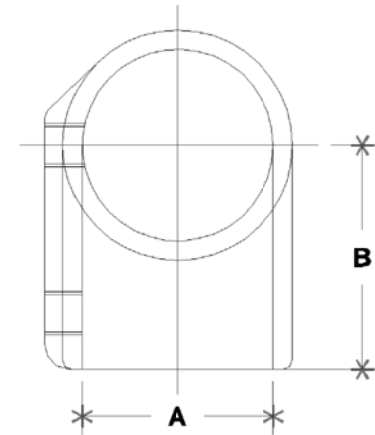

NOTE: DIMENSIONS LOCATED IN BOXES ARE COMMON
SETBACK DIMENSIONS FOR EACH FITTING

#5E Tee-E

SCALE: HALF

ENGLISH UNITS (Inches)							
PIPE SIZE	A	B	C	D	E	F	G
1½"	1.93	2.25	3.41	1.00	2.31		
1¼"	1.68	2.00	3.00	0.88	2.00		
1"	1.34	1.75	2.63	0.72	1.75		
¾"	1.07	1.53	2.25	0.60	1.50		

METRIC UNITS (mm)							
PIPE SIZE	A	B	C	D	E	F	G
1½"	49	57	87	25	59		
1¼"	43	51	76	22	51		
1"	34	44	67	18	44		
¾"	27	39	57	15	38		