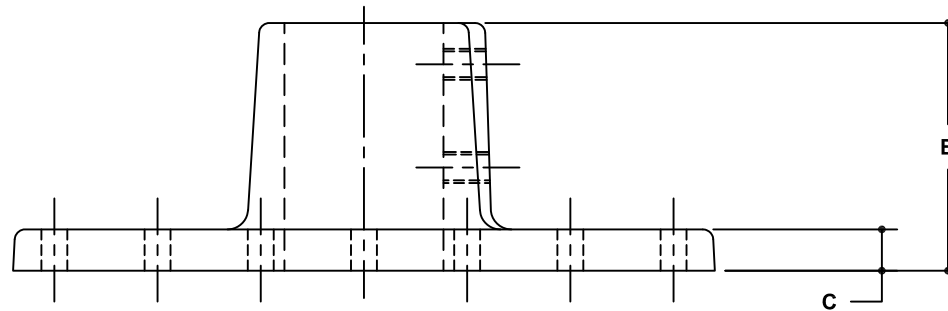

NOTE: DIMENSIONS LOCATED IN BOXES ARE COMMON  
SETBACK DIMENSIONS FOR EACH FITTING

### #47R ROOF FLANGE

SCALE: HALF

ENGLISH UNITS (Inches)									
PIPE SIZE	A	B	C	D	E	F	G	H	ØJ
1½"	1.93	3.00	0.50	6.00	8.50	0.50	1.25	1.00	0.31

METRIC UNITS (mm)									
PIPE SIZE	A	B	C	D	E	F	G	H	ØJ
1½"	49	76	13	152	216	13	32	25	8