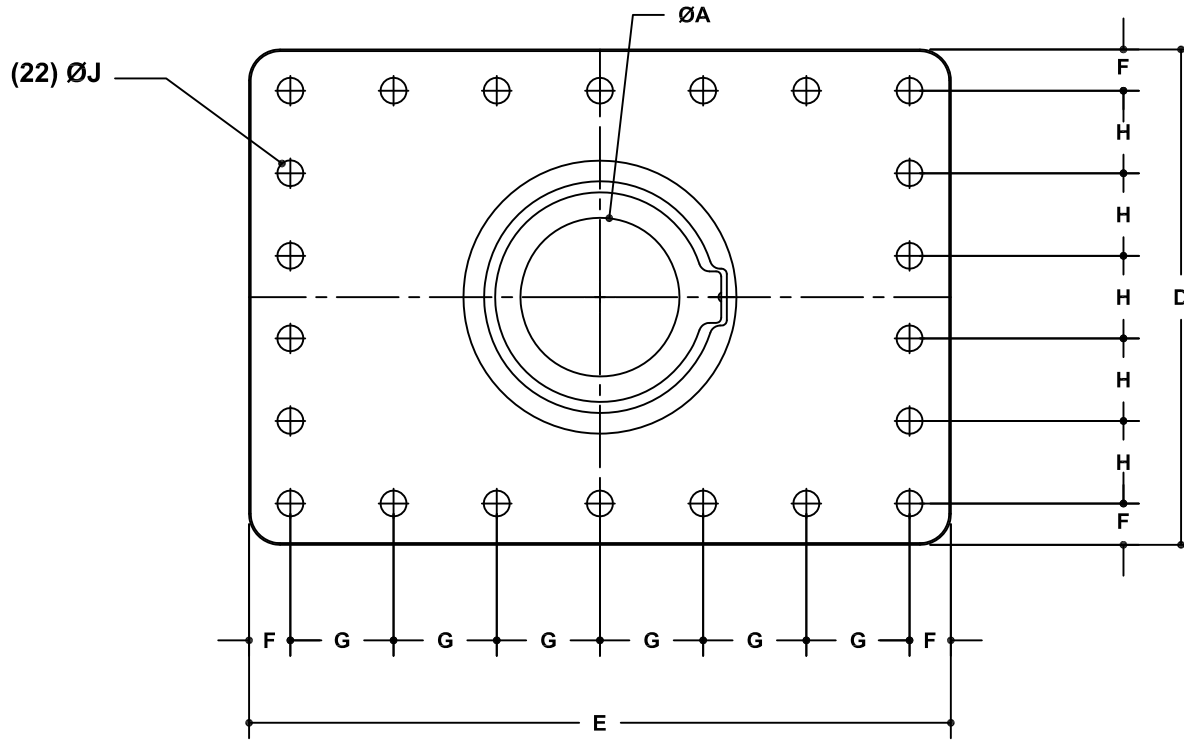

NOTE: DIMENSIONS LOCATED IN BOXES ARE COMMON  
SETBACK DIMENSIONS FOR EACH FITTING

### #47R ROOF FLANGE

SCALE: HALF

ENGLISH UNITS (Inches)									
PIPE SIZE	A	B	C	D	E	F	G	H	ØJ
1½"	1.93	3.00	0.50	6.00	8.50	0.50	1.25	1.00	0.31

METRIC UNITS (mm)									
PIPE SIZE	A	B	C	D	E	F	G	H	ØJ
1½"	49	76	13	152	216	13	32	25	8