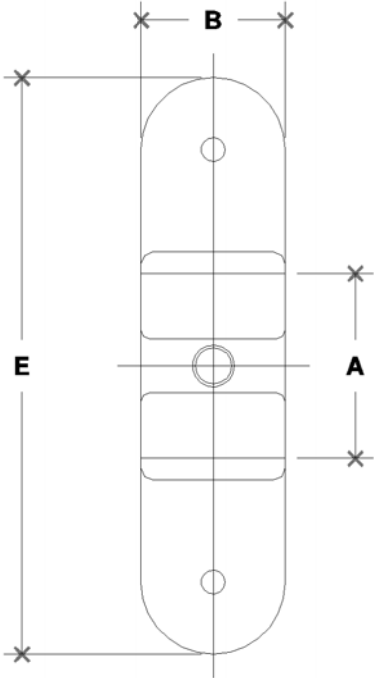

NOTE: DIMENSIONS LOCATED IN BOXES ARE COMMON
SETBACK DIMENSIONS FOR EACH FITTING

#19EM Adjustable Cross Male Body-E

SCALE: HALF

ENGLISH UNITS (Inches)							
PIPE SIZE	A	B	C	D	E	F	G
1½"	1.93	1.50	2.25	0.47	6.00		

METRIC UNITS (mm)							
PIPE SIZE	A	B	C	D	E	F	G
1½"	49	38	57	12	152		