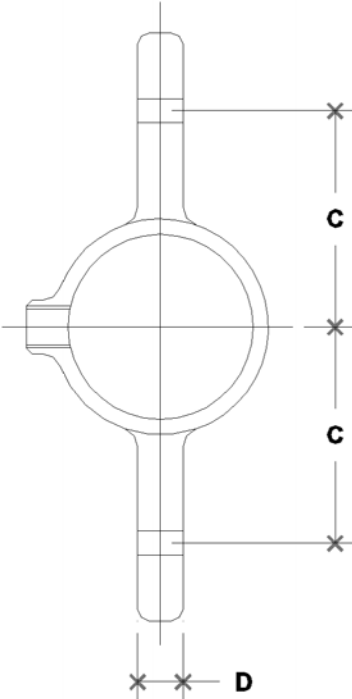

NOTE: DIMENSIONS LOCATED IN BOXES ARE COMMON
SETBACK DIMENSIONS FOR EACH FITTING

#19EM Adjustable Cross Male Body-E

SCALE: HALF

ENGLISH UNITS (Inches)							
PIPE SIZE	A	B	C	D	E	F	G
1½"	1.93	1.50	2.25	0.47	6.00		

METRIC UNITS (mm)							
PIPE SIZE	A	B	C	D	E	F	G
1½"	49	38	57	12	152		