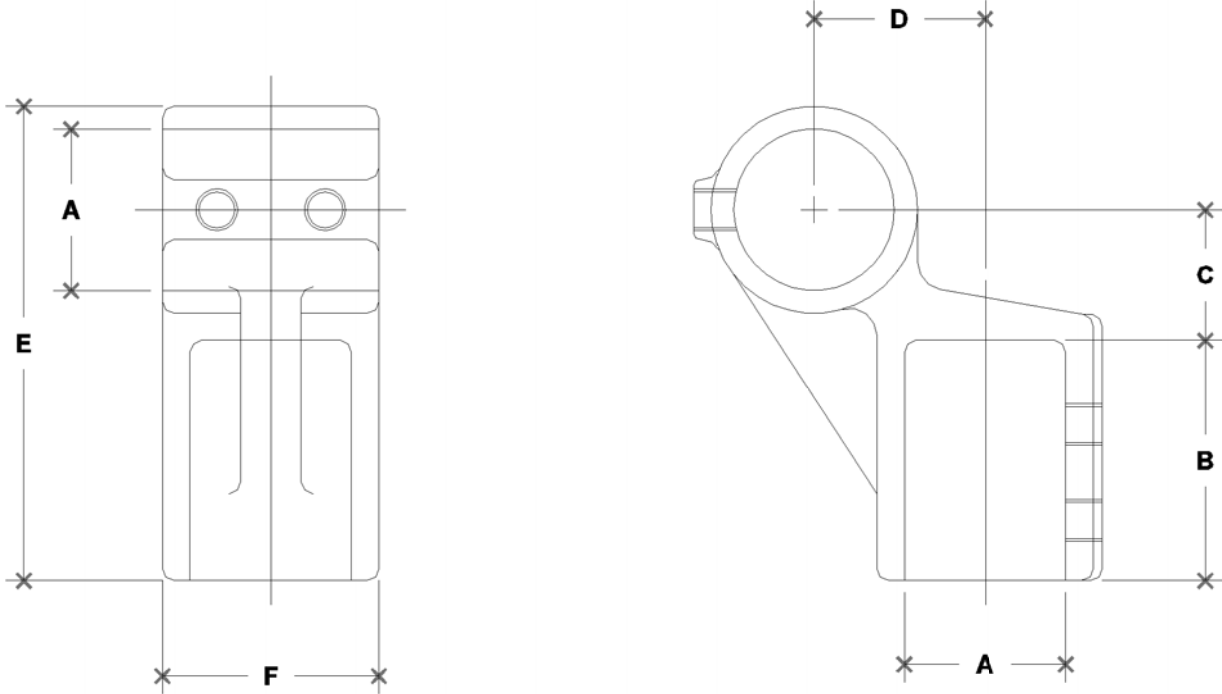

NOTE: DIMENSIONS LOCATED IN BOXES ARE COMMON
SETBACK DIMENSIONS FOR EACH FITTING

#15 Nu-Rail Offset Tee

SCALE: HALF

ENGLISH UNITS (Inches)							
PIPE SIZE	A	B	C	D	E	F	G
1 1/4"	1.68	2.50	1.36	1.78	4.94	2.25	

METRIC UNITS (mm)							
PIPE SIZE	A	B	C	D	E	F	G
1 1/4"	43	64	35	45	125	57	