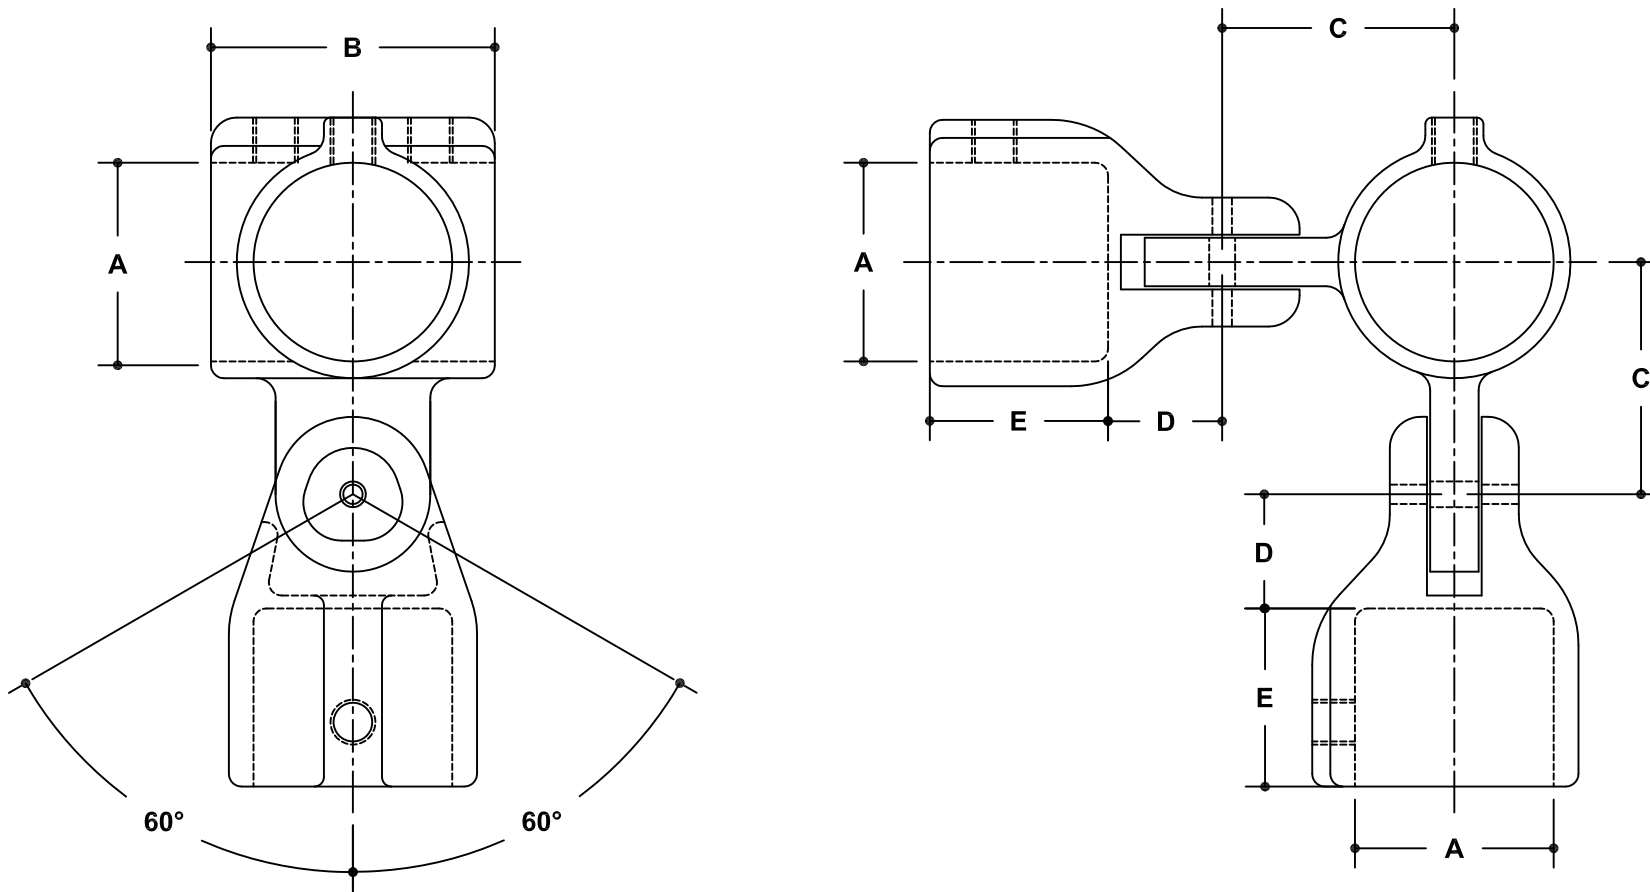

NOTE: DIMENSIONS LOCATED IN BOXES ARE COMMON
SETBACK DIMENSIONS FOR EACH FITTING

#27 Double Adjustable Side Outlet Elbow or Tee Assembly

SCALE: HALF

| ENGLISH UNITS (Inches) | | | | | | | |
|------------------------|------|------|------|------|------|---|---|
| PIPE SIZE | A | B | C | D | E | F | G |
| 1½" | 1.93 | 3.38 | 2.25 | 1.11 | 1.73 | | |
| 1¼" | 1.68 | 2.75 | 1.94 | 1.13 | 1.44 | | |
| 1" | 1.34 | 2.38 | 1.63 | 0.80 | 1.20 | | |
| ¾" | 1.07 | 2.00 | 1.31 | 0.41 | 0.41 | | |

| METRIC UNITS (mm) | | | | | | | |
|-------------------|----|----|----|----|----|---|---|
| PIPE SIZE | A | B | C | D | E | F | G |
| 1½" | 49 | 86 | 57 | 28 | 44 | | |
| 1¼" | 43 | 70 | 49 | 29 | 37 | | |
| 1" | 34 | 60 | 41 | 20 | 30 | | |
| ¾" | 27 | 51 | 33 | 10 | 10 | | |