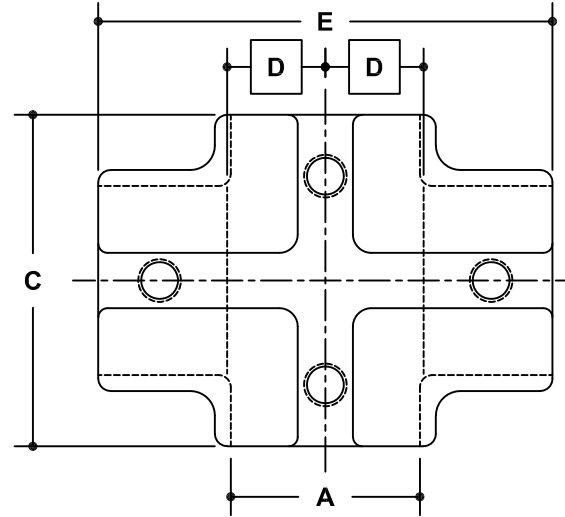

NOTE: DIMENSIONS LOCATED IN BOXES ARE COMMON
SETBACK DIMENSIONS FOR EACH FITTING

#7 Cross

SCALE: HALF

ENGLISH UNITS (Inches)							
PIPE SIZE	A	B	C	D	E	F	G
2"	2.40	1.94	3.88	1.25	6.00		
1½"	1.93	1.69	3.38	1.00	4.63		
1¼"	1.68	1.38	2.75	0.88	4.00		
1"	1.34	1.19	2.38	0.72	3.56		
¾"	1.07	1.00	2.00	0.60	3.00		

METRIC UNITS (mm)							
PIPE SIZE	A	B	C	D	E	F	G
2"	61	49	99	32	152		
1½"	49	43	86	25	118		
1¼"	43	35	70	22	102		
1"	34	30	60	18	91		
¾"	27	25	51	15	76		