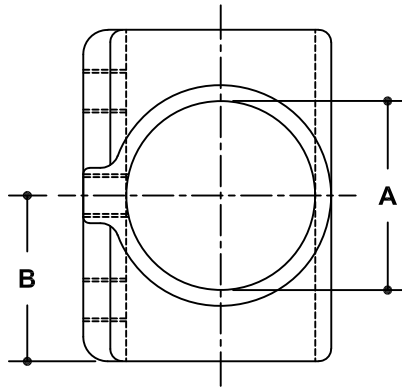

NOTE: DIMENSIONS LOCATED IN BOXES ARE COMMON
SETBACK DIMENSIONS FOR EACH FITTING

#7 Cross

SCALE: HALF

ENGLISH UNITS (Inches)							
PIPE SIZE	A	B	C	D	E	F	G
2"	2.40	1.94	3.88	1.25	6.00		
1½"	1.93	1.69	3.38	1.00	4.63		
1¼"	1.68	1.38	2.75	0.88	4.00		
1"	1.34	1.19	2.38	0.72	3.56		
¾"	1.07	1.00	2.00	0.60	3.00		

METRIC UNITS (mm)							
PIPE SIZE	A	B	C	D	E	F	G
2"	61	49	99	32	152		
1½"	49	43	86	25	118		
1¼"	43	35	70	22	102		
1"	34	30	60	18	91		
¾"	27	25	51	15	76		