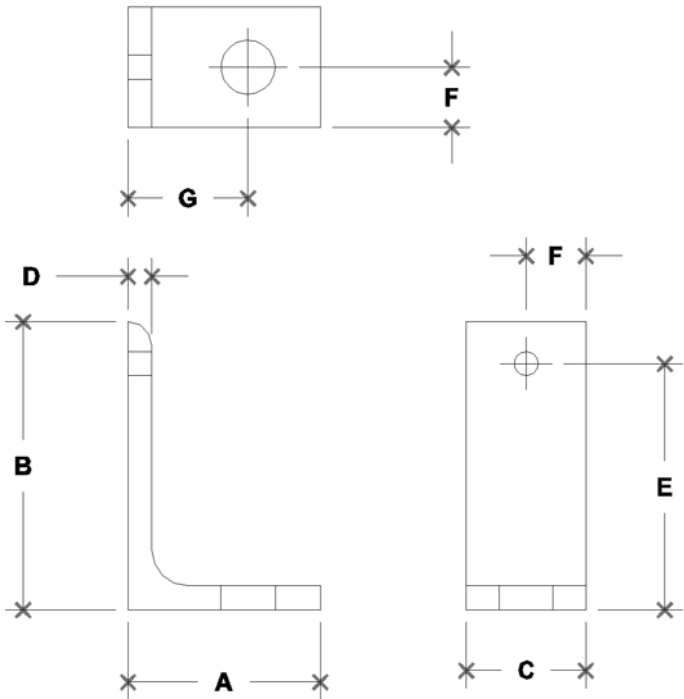

NOTE: DIMENSIONS LOCATED IN BOXES ARE COMMON
SETBACK DIMENSIONS FOR EACH FITTING

#49F Toe-Board Bracket

SCALE: HALF

ENGLISH UNITS (Inches)							
PIPE SIZE	A	B	C	D	E	F	G
1½"	2.00	3.00	1.25	0.25	2.56	0.63	1.25

METRIC UNITS (mm)							
PIPE SIZE	A	B	C	D	E	F	G
1½"	51	76	32	6	65	16	32