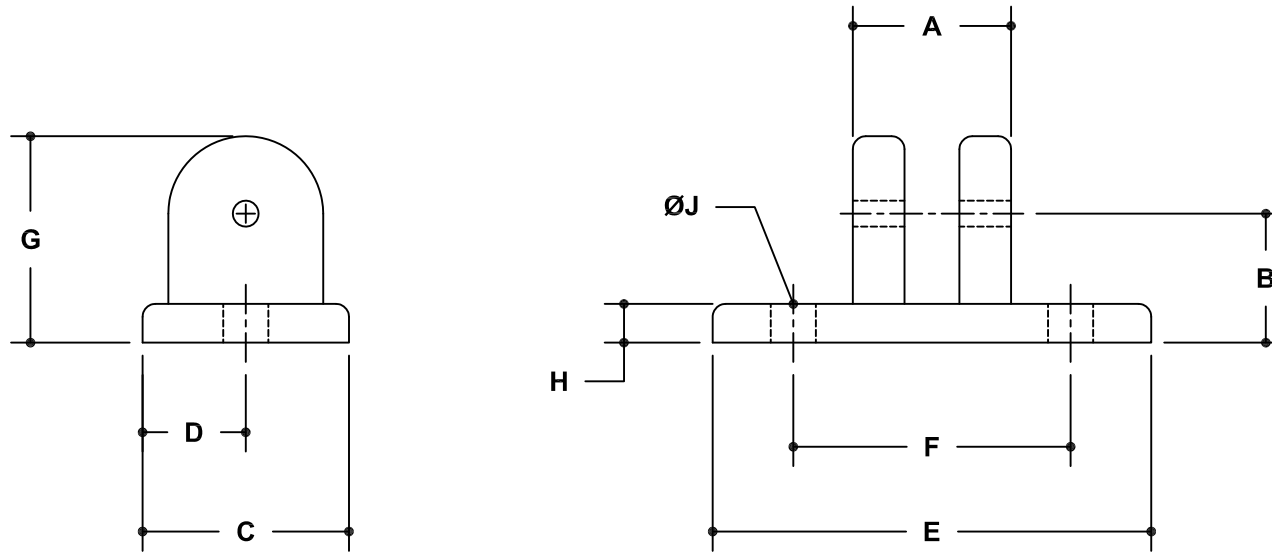

NOTE: DIMENSIONS LOCATED IN BOXES ARE COMMON
SETBACK DIMENSIONS FOR EACH FITTING

#56F-78 Adjustable Bracket Female Body

SCALE: HALF

ENGLISH UNITS (Inches)									
PIPE SIZE	A	B	C	D	E	F	G	H	J
1½"	1.53	1.25	2.00	1.00	4.25	2.69	2.00	0.38	0.44
1¼"	1.53	1.25	2.00	1.00	4.25	2.69	2.00	0.38	0.44

METRIC UNITS (mm)									
PIPE SIZE	A	B	C	D	E	F	G	H	J
1½"	39	32	51	24	108	68	51	10	12
1¼"	39	32	51	24	108	68	51	10	12