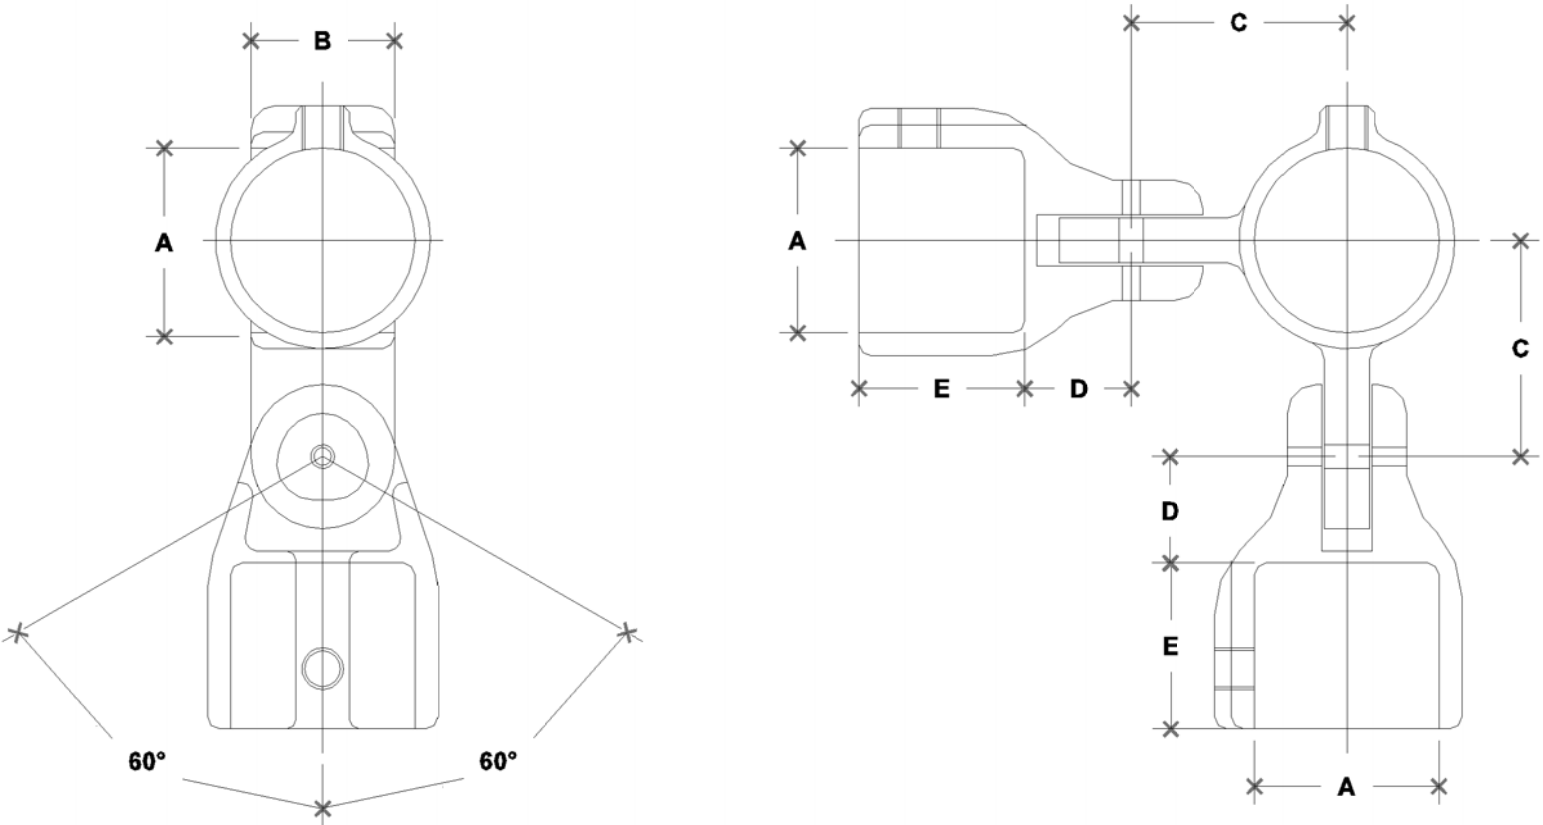

NOTE: DIMENSIONS LOCATED IN BOXES ARE COMMON
SETBACK DIMENSIONS FOR EACH FITTING

#27E Double Adjustable Side Outlet Tee-E

SCALE: HALF

ENGLISH UNITS (Inches)							
PIPE SIZE	A	B	C	D	E	F	G
1½"	1.93	1.50	2.25	1.11	1.73		

METRIC UNITS (mm)							
PIPE SIZE	A	B	C	D	E	F	G
1½"	49	38	57	28	44		