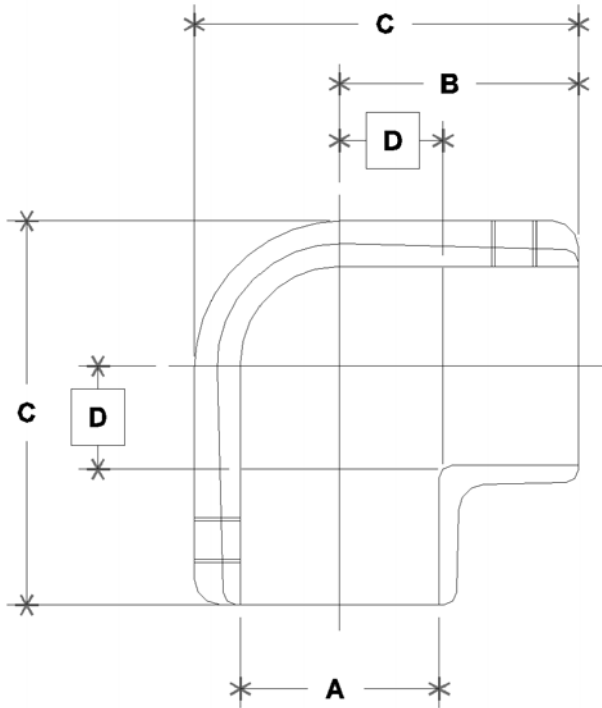

NOTE: DIMENSIONS LOCATED IN BOXES ARE COMMON
SETBACK DIMENSIONS FOR EACH FITTING

#3 Elbow

SCALE: HALF

ENGLISH UNITS (Inches)							
PIPE SIZE	A	B	C	D	E	F	G
2"	2.40	3.00	4.64	1.25			
1½"	1.93	2.32	3.72	1.00			
1¼"	1.68	2.00	3.22	0.88			
1"	1.32	1.78	2.82	0.72			
¾"	1.07	1.50	2.34	0.60			

METRIC UNITS (mm)							
PIPE SIZE	A	B	C	D	E	F	G
2"	61	76	118	32			
1½"	49	59	94	25			
1¼"	43	51	82	22			
1"	34	45	72	18			
¾"	27	38	59	15			