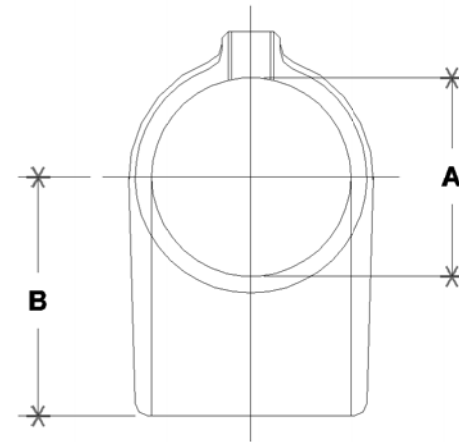

NOTE: DIMENSIONS LOCATED IN BOXES ARE COMMON
SETBACK DIMENSIONS FOR EACH FITTING

#3 Elbow

SCALE: HALF

ENGLISH UNITS (Inches)							
PIPE SIZE	A	B	C	D	E	F	G
2"	2.40	3.00	4.64	1.25			
1½"	1.93	2.32	3.72	1.00			
1¼"	1.68	2.00	3.22	0.88			
1"	1.32	1.78	2.82	0.72			
¾"	1.07	1.50	2.34	0.60			

METRIC UNITS (mm)							
PIPE SIZE	A	B	C	D	E	F	G
2"	61	76	118	32			
1½"	49	59	94	25			
1¼"	43	51	82	22			
1"	34	45	72	18			
¾"	27	38	59	15			